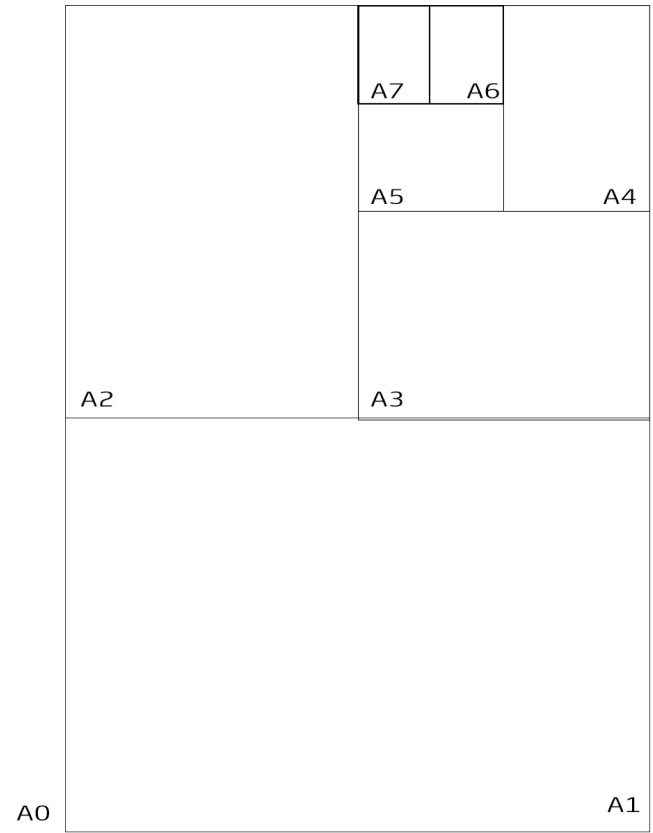

Standard Australian Paper Sizes

There are many more sizes to choose from however here is a guide to the sizes we help you with most.

- A2 - 420mm x 594mm
- A3 - 420mm x 297mm
- A4 - 297mm x 210mm
- A5 - 148mm x 210mm
- A6 - 148mm x 105mm
- A7 - 105mm x 74mm
- DL - 210mm x 99mm
- 4pp DL Brochure Flat Size - 198mm x 210mm
- 6pp DL Brochure Flat Size - 297mm x 210mm
- 4pp A4 Brochure Flat Size - 420mm x 297mm
- 6pp A4 Brochure Flat Size - 630mm x 297mm
- Standard Business Card - 90mm x 55mm

- A0 841mm x 1189mm
- A1 594mm x 841mm
- A2 420mm x 594mm
- A3 297mm x 420mm
- A4 210mm x 297mm
- A5 148mm x 210mm
- A6 105mm x 148mm
- A7 74mm x 105mm

Standard Australian Envelope Size Measurements

Millimetres

- DL Envelope 110mm x 220mm
- DLX Envelope 120mm x 235mm
- C3 Envelope 458mm x 324mm
- C4 Envelope 324mm x 229mm
- C5 Envelope 229mm x 162mm
- C6 Envelope 114mm x 162mm
- B4 Envelope 353mm x 250mm
- B5 Envelope 250mm x 176mm
- B6 Envelope 176mm x 125mm